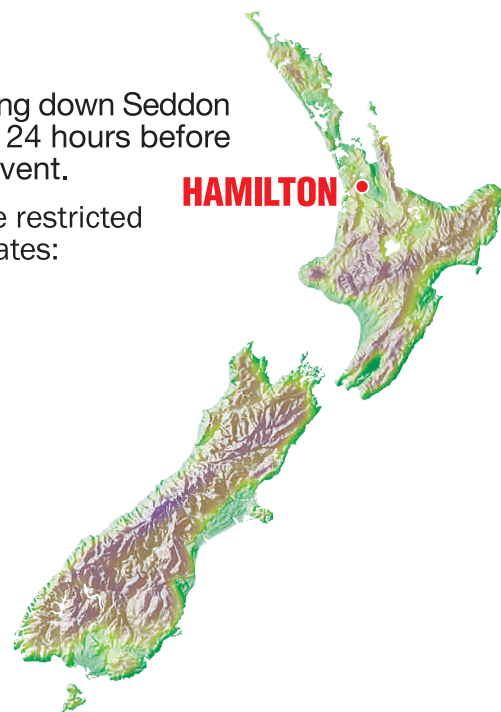

Seddon Park Events

Sun 27/03/11 – Wed 30/03/11 Plunket Shield

HAMILTON

Thank you for your understanding and co-operation